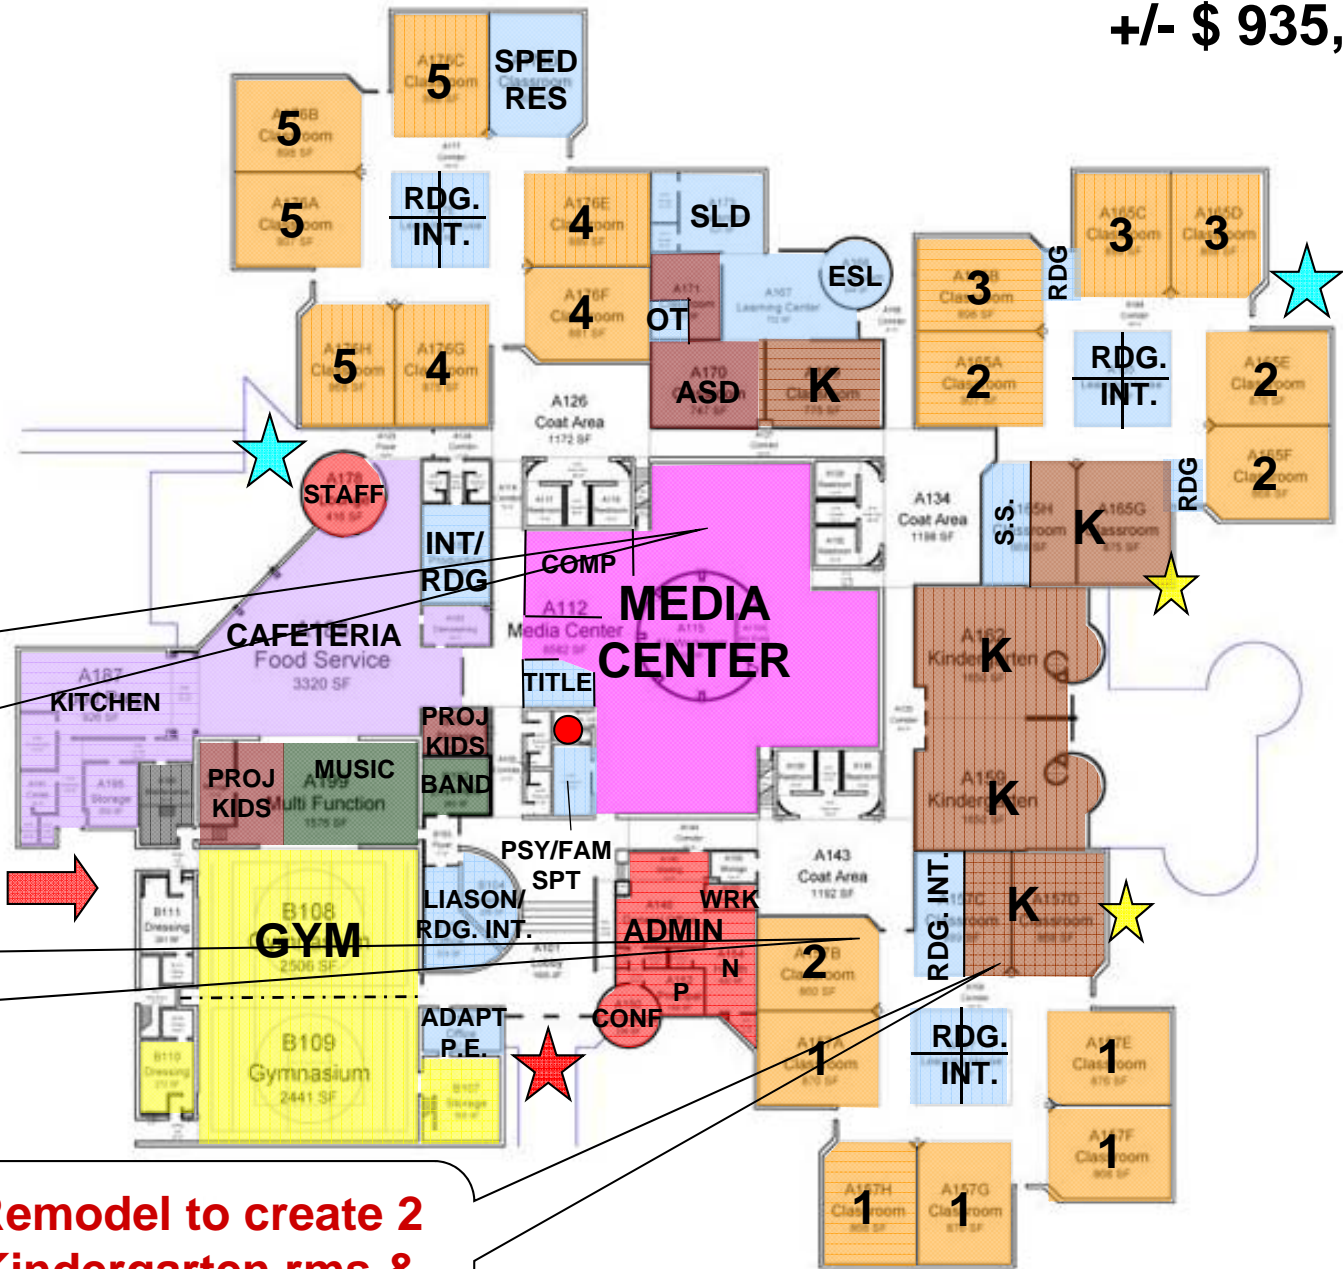

# Sky Oaks Elementary School – K-5

Grades K-5

5 K

19 CR

24 = 600 capacity

+/- \$ 935,000

**NEEDS:**

★ 2 Appropriate Sized Kinder. Rms.

★ Repurpose Media Center

Repurpose Media Ctr. to create computer labs, enhance learning environment

Casework to enclose open classrooms

Remodel to create 2 Kindergarten rms & support svcs. space

First Floor